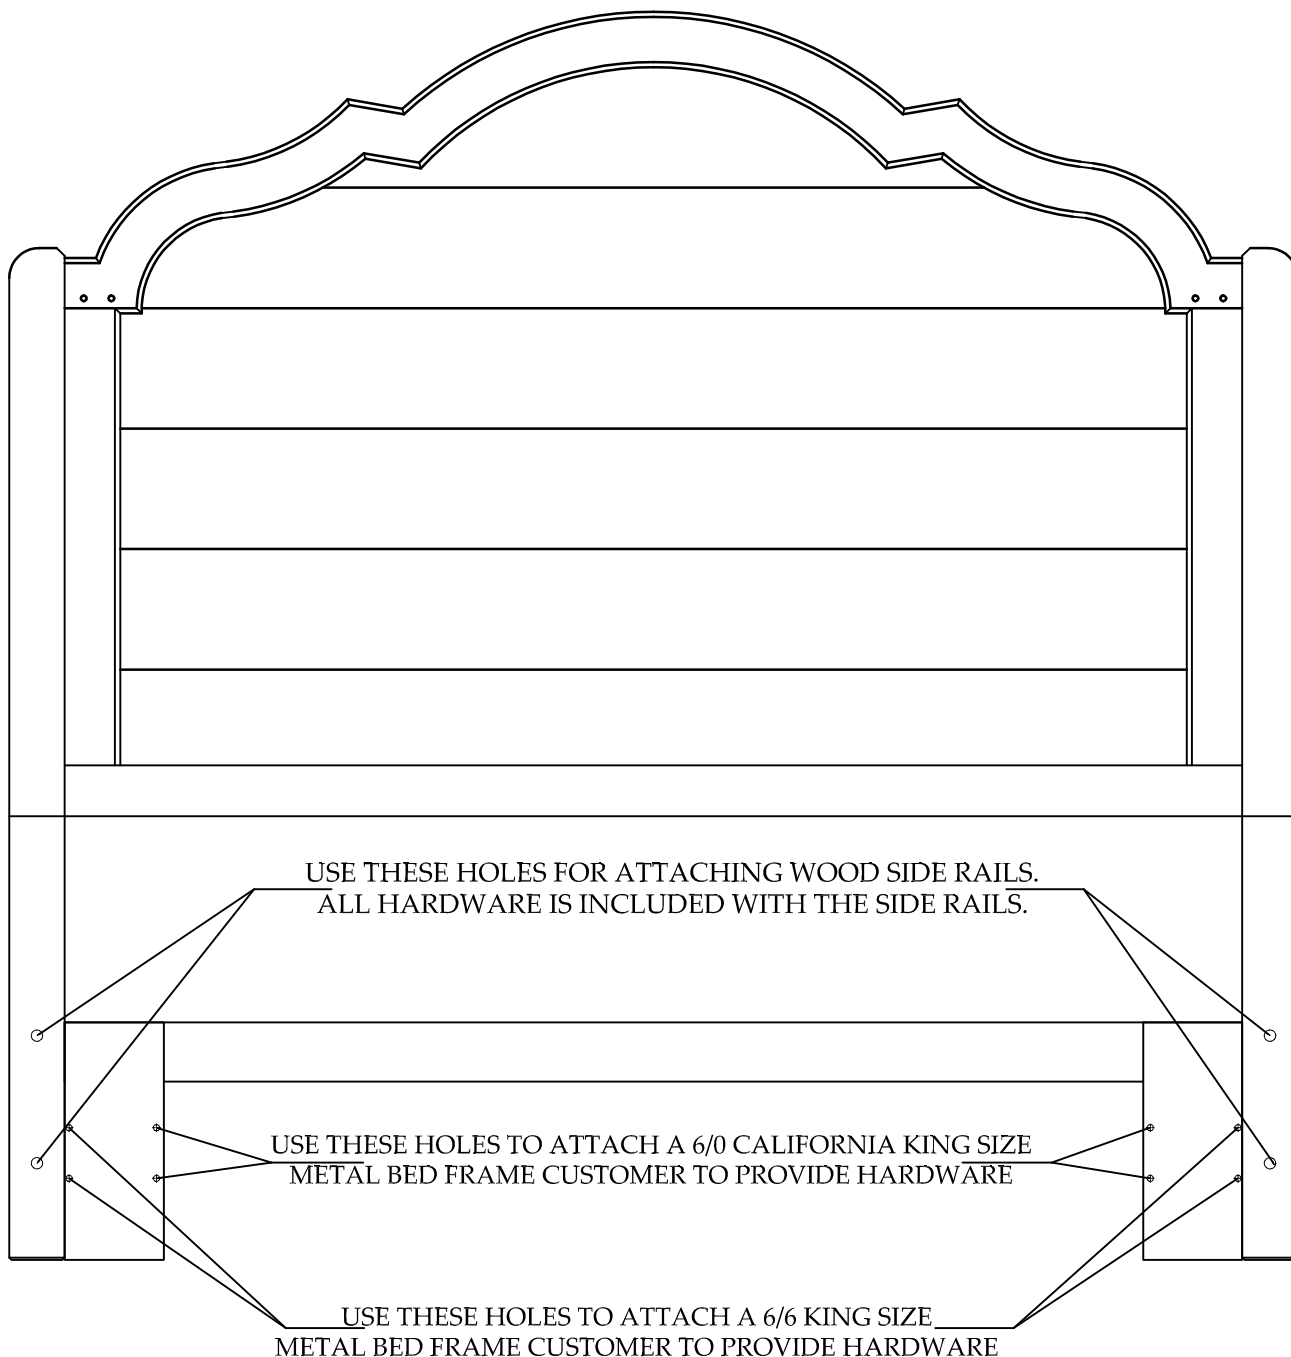

Hardware and Parts packed with the Headboard

<p>King Panel Headboard - 17280</p>  <p>(H-A) 1 pc.</p>	<p>Headboard Post (Left)</p>  <p>(H-B) 1 pc.</p>	<p>Headboard Post (Right)</p>  <p>(H-C) 1 pc.</p>	<p>Headboard Stretcher</p>  <p>(H-D) 1 pc.</p>
<p>Allen Head Bolt Ø1/4"-20 x 1-1/2"</p>  <p>(H-E) 10 pcs.</p>	<p>Spring Washer Ø1/4" x Ø10mm</p>  <p>(H-F) 10 pcs.</p>	<p>Flat Washer Ø1/4" x Ø19mm</p>  <p>(H-G) 10 pcs.</p>	<p>Allen Key M4 x 2-1/2"</p>  <p>(H-H) 1 pc.</p>

Hardware and Parts packed with the Bed Rails

<p>Panel Siderails - 17272</p>  <p>(R-A) 2 pcs.</p>	<p>All-Thread Bolt Ø5/16"-18 x 3-1/2"</p>  <p>(R-B) 8 pcs.</p>	<p>Arc Washer 37x17mm</p>  <p>(R-C) 8 pcs.</p>	<p>Spring Washer Ø5/16" x Ø13mm</p>  <p>(R-D) 8 pcs.</p>	<p>Flat Washer Ø5/16" x Ø16mm</p>  <p>(R-E) 8 pcs.</p>	<p>Hex Nut Ø5/16" x 18mm</p>  <p>(R-F) 8 pcs.</p>	<p>Open Wrench 12mm</p>  <p>(R-G) 1 pc.</p>
---	---	---	---	---	--	--

STEP 5

STEP 6

Adjustable leveler.

6/0-6/6 King Bed

17280 - 6/0-6/6 Panel Headboard

The headboard may be used alone with a Eastern King or California King size metal bed frame.