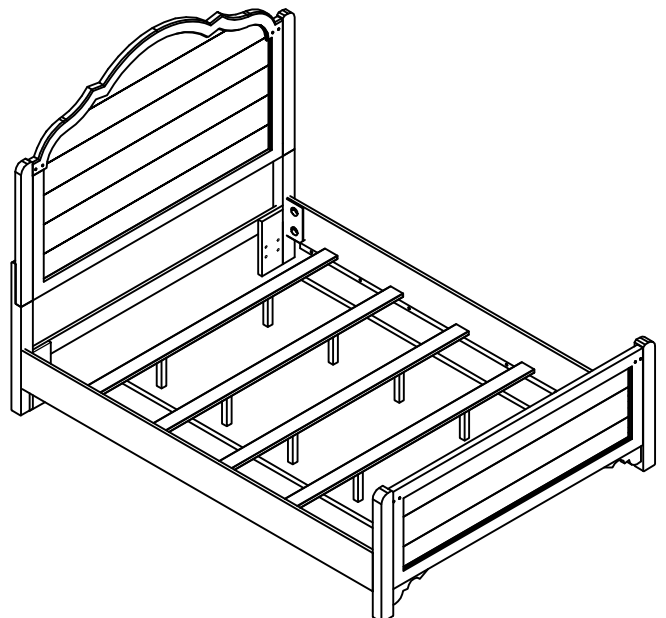

Warning :

- Be sure to check all packing material carefully for small parts, which may have come loose inside the carton during shipment.
- To prevent possible scratches and damage, this furniture **MUST BE ASSEMBLED BY TWO PEOPLE** on a soft surface such as a blanket or carpet.

Hardware and Parts packed with the Headboard

King Panel Headboard - 17280 (H-A) 1 pc.	Headboard Post (Left) (H-B) 1 pc.	Headboard Post (Right) (H-C) 1 pc.	Headboard Stretcher (H-D) 1 pc.
Allen Head Bolt Ø1/4"-20 x 1-1/2" (H-E) 10 pcs.	Spring Washer Ø1/4" x Ø10mm (H-F) 10 pcs.	Flat Washer Ø1/4" x Ø19mm (H-G) 10 pcs.	Allen Key M4 x 2-1/2" (H-H) 1 pc.

Hardware and Parts packed with the Footboard

King Panel Footboard 17281 (F-A) 1 pc.	Wood Slat (77-1/8" Long) (F-B) 1 set.	Support Leg 1-3/8" x 1-3/8" x 6-1/3" (F-C) 8 pcs.	Screw M4*30mm (F-D) 8 pcs.	Screw Driver not included

Hardware and Parts packed with the Bed Rails

Panel Siderails - 17272 (R-A) 2 pcs.	All-Thread Bolt Ø5/16"-18 x 3-1/2" (R-B) 8 pcs.	Arc Washer 37x17mm (R-C) 8 pcs.	Spring Washer Ø5/16" x Ø13mm (R-D) 8 pcs.	Flat Washer Ø5/16" x Ø16mm (R-E) 8 pcs.	Hex Nut Ø5/16" x 18mm (R-F) 8 pcs.	Open Wrench 12mm (R-G) 1 pc.

6/0-6/6 King Bed

17280 -- 6/0 - 6/6 Panel Headboard

17281 -- 6/6 Panel Footboard

17272 -- 5/0 - 6/6 Panel Side Rails